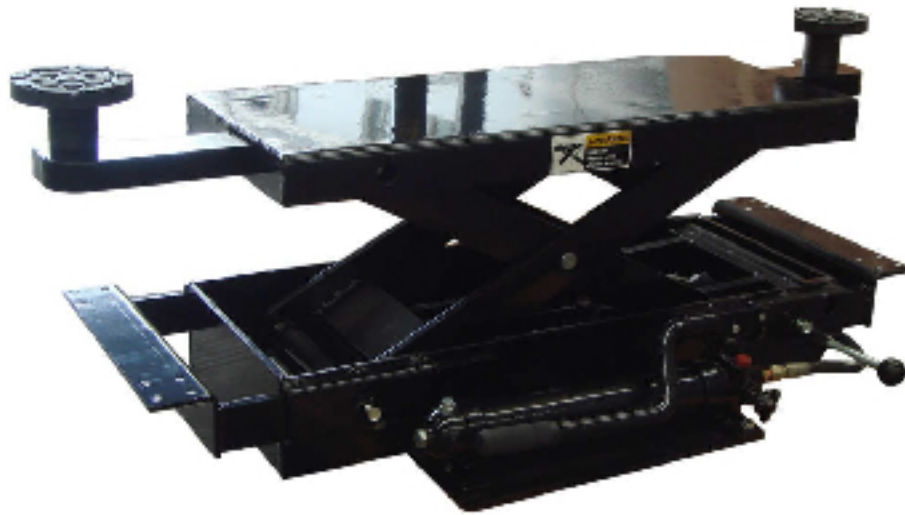

# HOLLSTEIN SJ3500

## SLIDING SCISSOR JACK 3,500lbs. Capacity

### Specification

- Overall length: 37-7/8"
- Overall width : 20-5/8"
- Lifting height: 6-5/8"~14-1/2"
- Lifting capacity: 3500lbs
- Long arm extensions: 31-7/8"~59-3/4"
- movable stand extensions: 37-7/8"~52-7/8"

### Features

- Low profile eliminating the need to swing away when lift is at floor level.
- 3500lbs capacity suitable for any passenger cars.
- Equipped with a hand-operated pump.